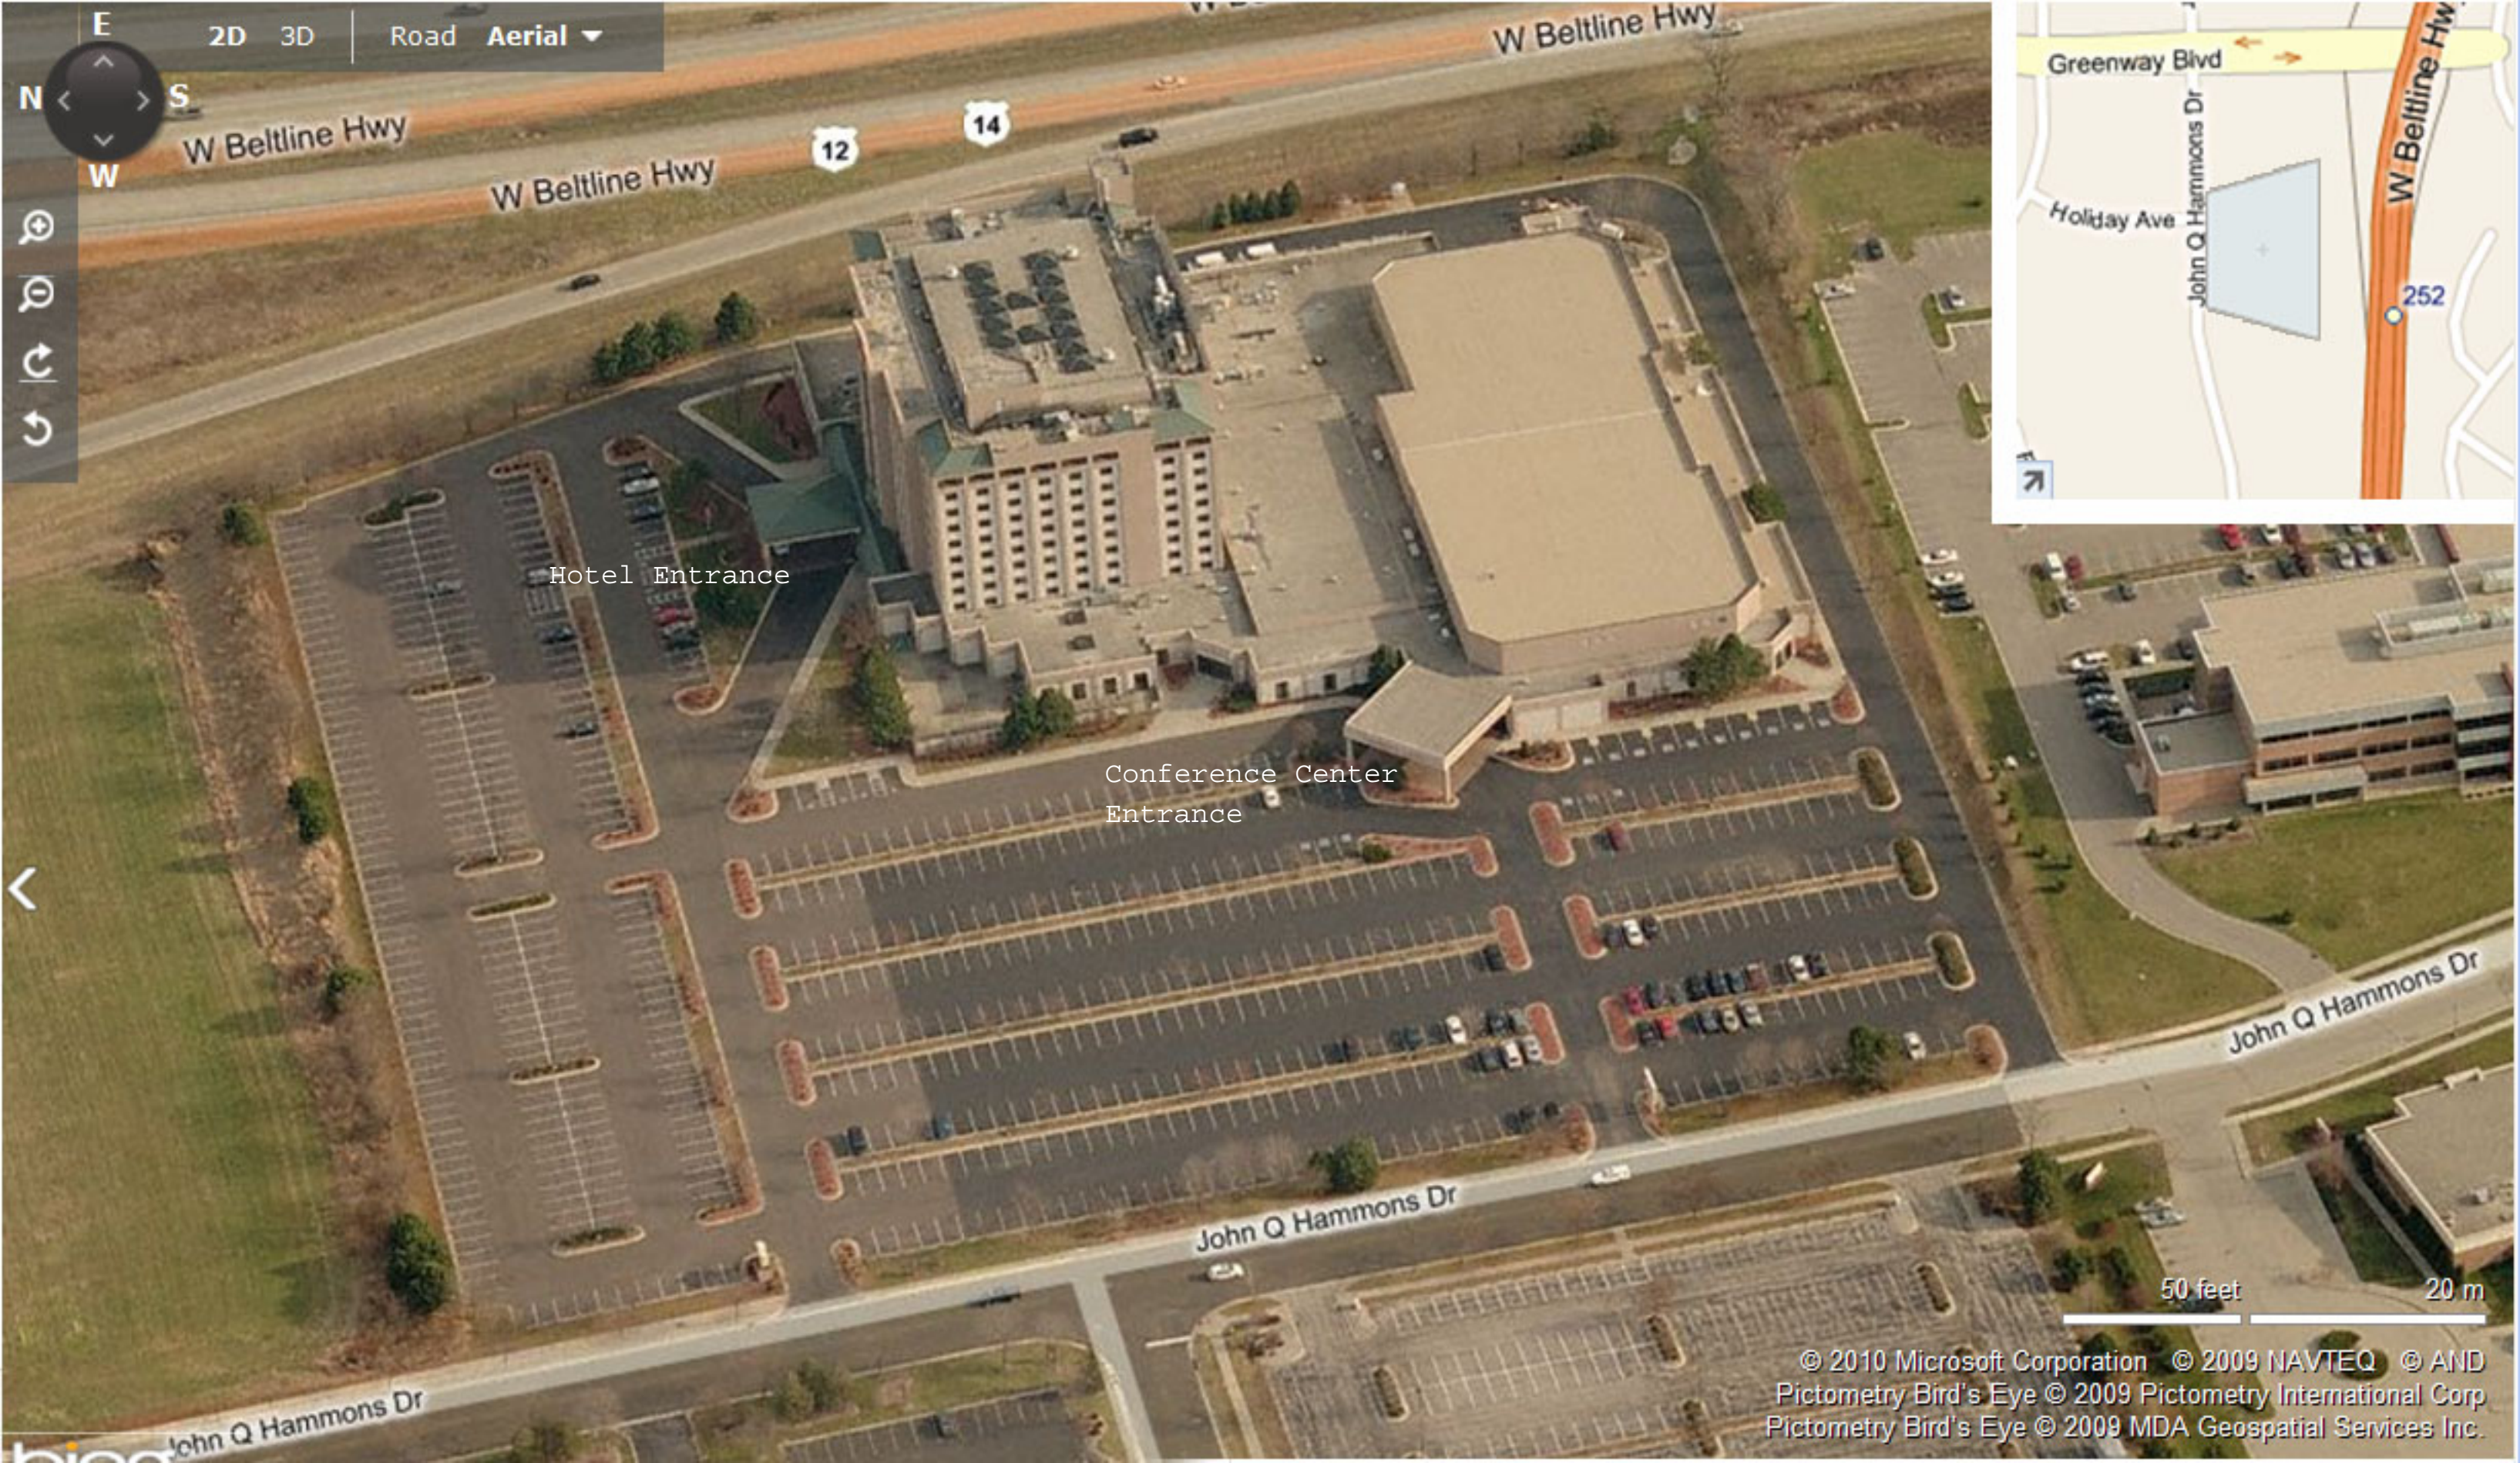

E 2D 3D Road Aerial

N S

W

Hotel Entrance

Conference Center Entrance

50 feet 20 m

© 2010 Microsoft Corporation © 2009 NAVTEQ © AND Pictometry Bird's Eye © 2009 Pictometry International Corp Pictometry Bird's Eye © 2009 MDA Geospatial Services Inc.